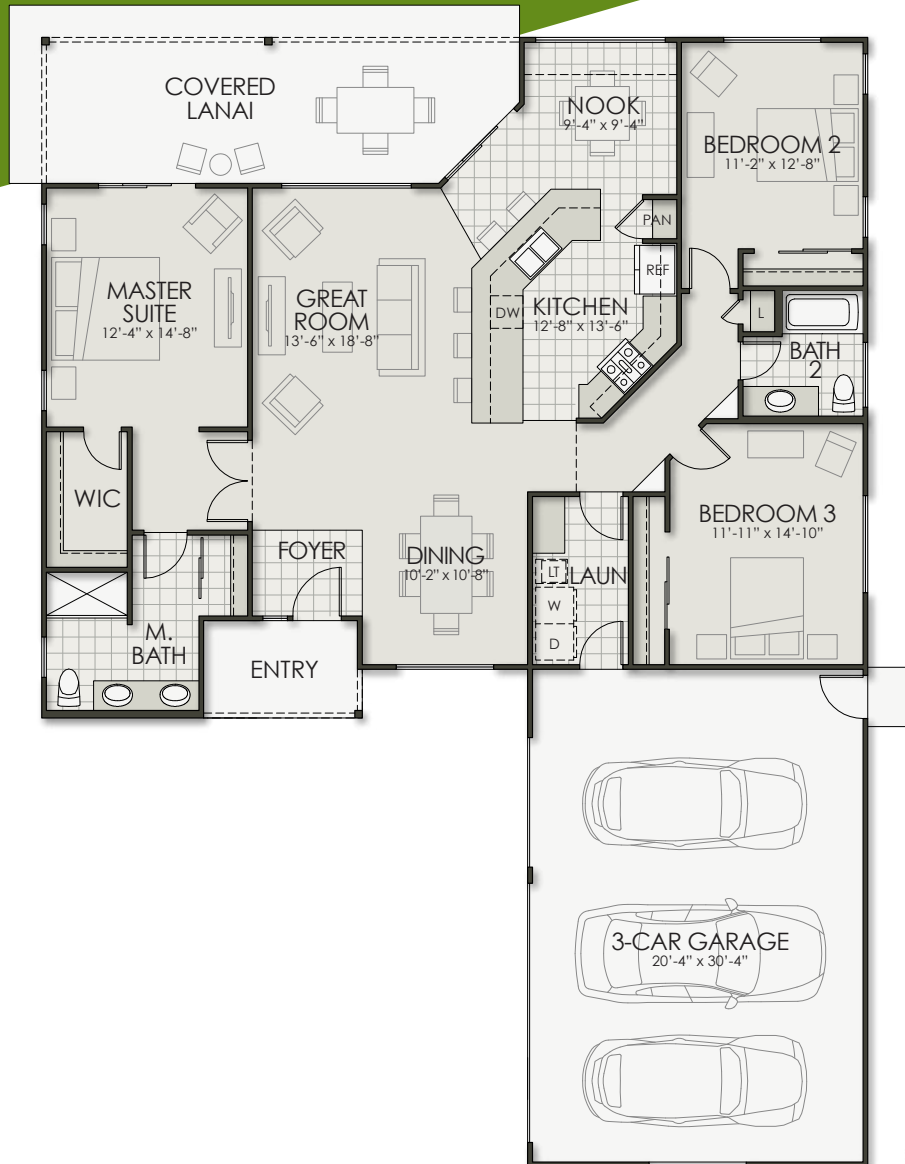

Koa

Total Area 2,775 SF

- 3 Bedroom
- 2 Bath
- 3-Car Garage

Makai Vistas
AT WAIKOLOA

Area

Living Area	1,738 SF
Entry	58 SF
Lanai	334 SF
Garage	645 SF
Total Area.....	2,775 SF

69'-8"
51'-0"

Plan 6

Koa

Total Area 2,775 SF

3 Bedroom
2 Bath
3-Car Garage

Makai Vistas
AT WAIKOLOA

Area

Living Area 1,738 SF | Entry 58 SF | Lanai 334 SF | Garage 645 SF

Total Area 2,775 SF

Plan 6