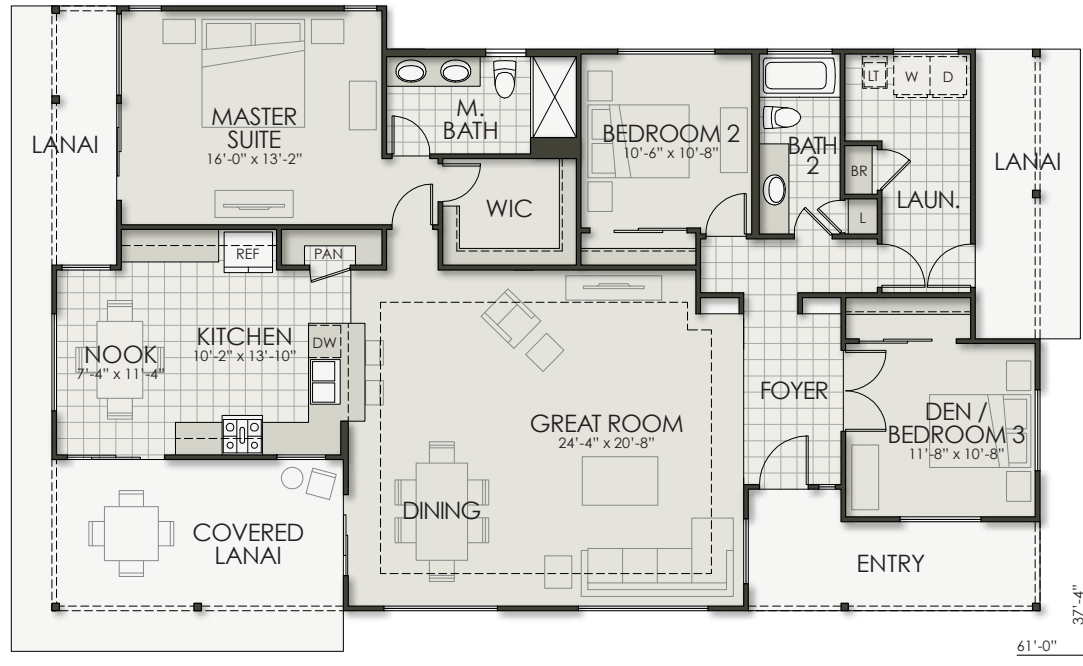

Ohia

Total Area 3,019 SF

- 3 Bedroom
- 2 Bath
- 3-Car Garage

Makai Vistas
AT WAIKOLOA

Area

Living Area	1,756 SF
Entry	110 SF
Lanai	493 SF
Garage	660 SF
Total Area.....	3,019 SF

Plan 4

Ohia

Total Area 3,019 SF

3 Bedroom
2 Bath
3-Car Garage

Makai Vistas
AT WAIKOLOA

Area

Living Area 1,756 SF | Entry 110 SF | Lanai 493 SF | Garage 660 SF

Total Area 3,019 SF

Plan 4