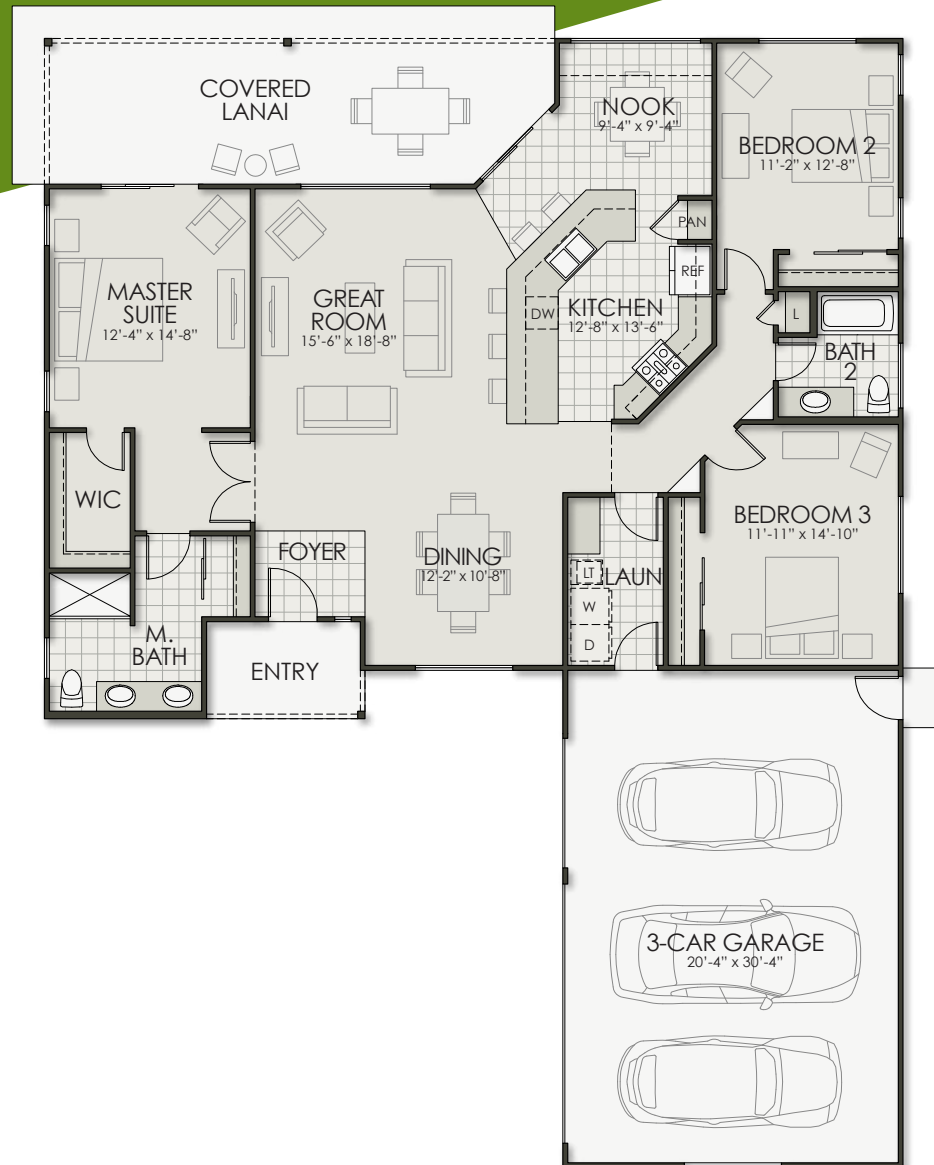

Sandalwood

Total Area 2,857 SF

- 3 Bedroom
- 2 Bath
- 3-Car Garage

Makai Vistas
AT WAIKOLOA

Area

Living Area	1,798 SF
Entry	58 SF
Lanai	356 SF
Garage	645 SF
Total Area.....	2,857 SF

Plan 5

Sandalwood

Total Area 2,857 SF

3 Bedroom
2 Bath
3-Car Garage

Makai Vistas
AT WAIKOLOA

Area

Living Area 1,798 SF | Entry 58 SF | Lanai 356 SF | Garage 645 SF

Total Area 2,857 SF

Plan 5